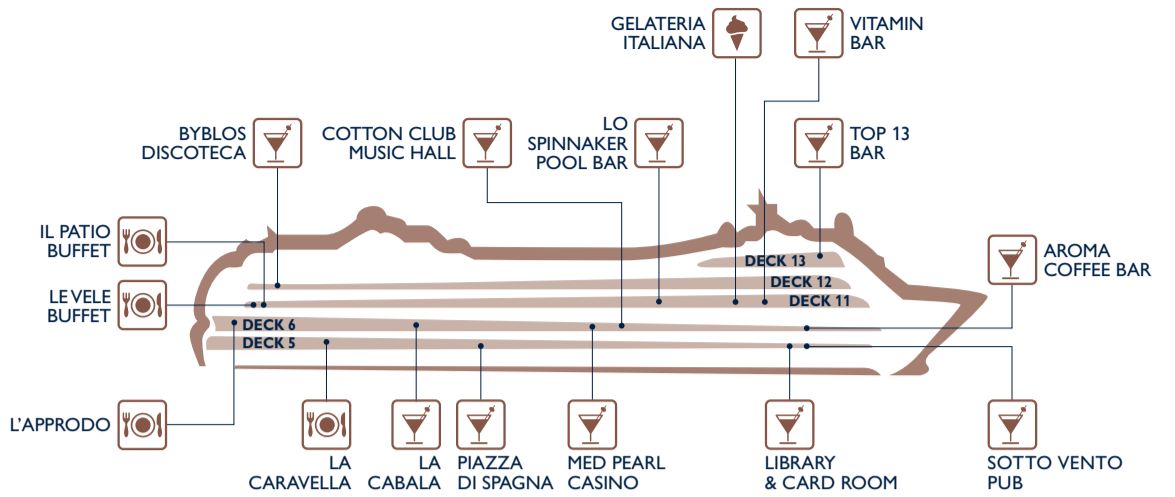

EAT & DRINK

Restaurants	Deck
IL PATIO (Cafeteria, Hamburger Paradise, Pizza & Pasta, Pool Bar)	11
L' APPRODO	6
LA CARAVELLA	5
LE VELE	11

Bars	Deck
AROMA COFFEE BAR	6
BYBLOS DISCOTECA	12
COTTON CLUB MUSIC HALL	6
LA CABALA PIANO BAR	6
LIBRARY & CARD ROOM	5
MED PEARL CASINO	6
PIAZZA DI SPAGNA	5
SOTTO VENTO PUB	5

Outdoor Bars	Deck
GELATERIA ITALIANA	11
LO SPINNAKER	11
TOP 13 BAR	13
VITAMIN BAR	11