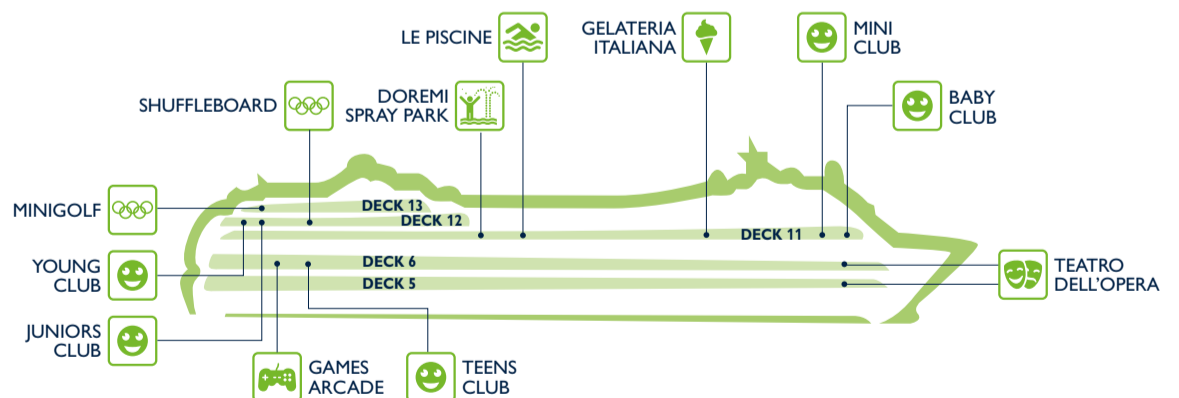

# SHOPPING

Shops	Deck
ACCESSORIES SHOP	5
BOUTIQUE	5
EXCURSION OFFICE	5
FASHION JEWELLERY	5
FASHION WATCHES AND SUNGLASSES	5
JEWELLERY	5

Shops	Deck
MSC SHOP	5
MINI MALL	6
MSC AUREA SPA	11
PERFUMERY	6
PHOTO GALLERY	6
TEMPORARY SHOP	6

# ENTERTAINMENT

Fun	Deck
AROMA COFFEE BAR	6
BYBLOS DISCOTECA	12
COTTON CLUB MUSIC HALL	6
GAMES ARCADE	6
LA CABALA PIANO BAR	6
LE PISCINE	11
MED PEARL CASINO	6

Fun	Deck
MINIGOLF	13
PIAZZA DI SPAGNA	5
TEATRO DELL'OPERA	5
	6
THE CARD ROOM, INTERNET POINT & THE LIBRARY	5

# FAMILY & FUN

Family Areas	Deck
BABY CLUB (under 3 yrs)	11
DOREMI SPRAY PARK	11
GAMES ARCADE	6
GELATERIA ITALIANA	11
JUNIORS CLUB (7-11 yrs)	12
LE PISCINE	11
MINI CLUB (3-6 yrs)	11

Family Areas	Deck
MINIGOLF	13
SHUFFLEBOARD	12
TEATRO DELL'OPERA	5
	6
TEENS CLUB (15-17 yrs)	6
YOUNG CLUB (12-14 yrs)	12

# SPORT & WELLBEING

Sport & Wellbeing	Deck
AUREA SPA RECEPTION	11
JEAN LOUIS DAVID	11
GYM	11
LE PISCINE	11
MASSAGE ROOMS	11
MEDICAL SPA	11
MINIGOLF	13

Sport & Wellbeing	Deck
POWER WALKING TRACK	12
SHUFFLEBOARD	12
TANNING LAMPS	11
THERMAL AREA	11
TOP 13 EXCLUSIVE SOLARIUM	13
WHIRLPOOL BATH	11