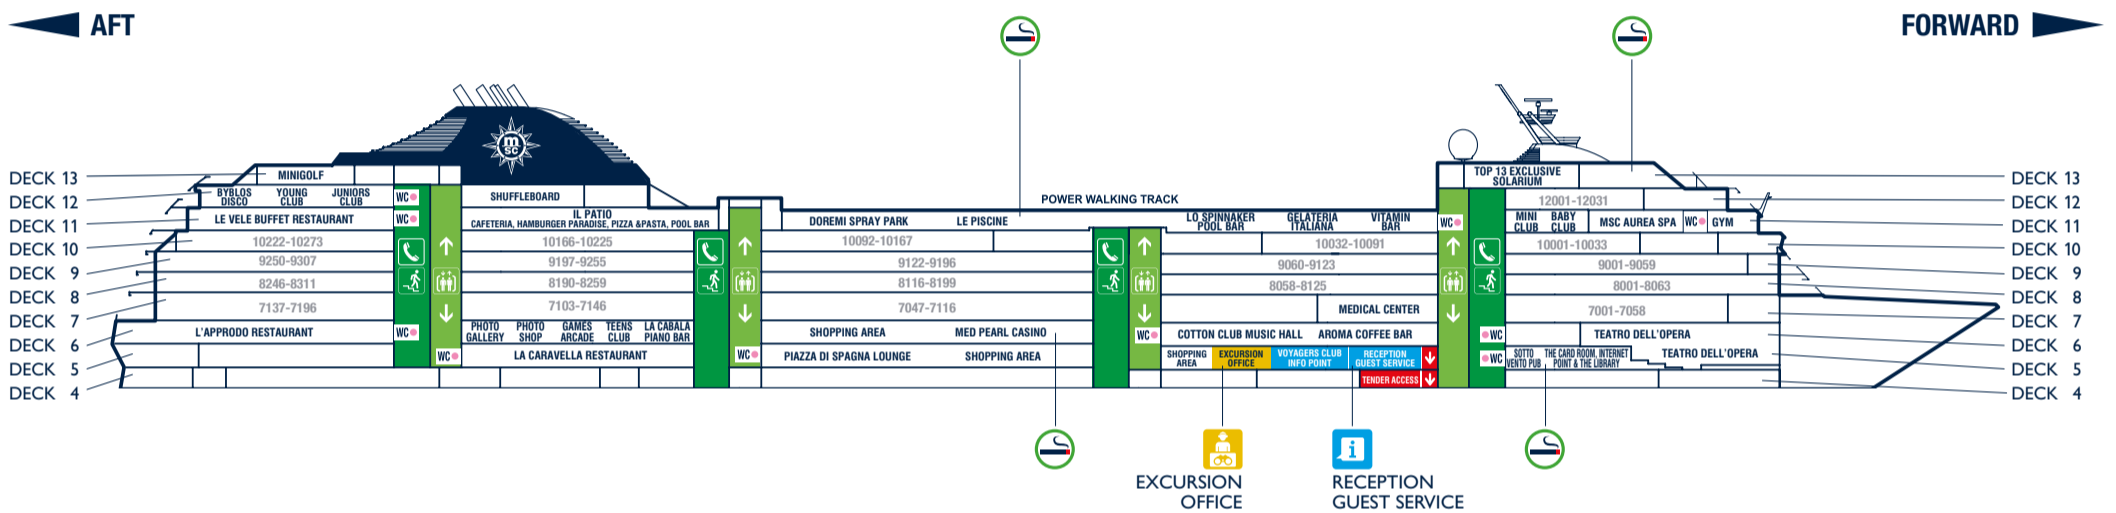

USEFUL NUMBERS	
RECEPTION - GUEST SERVICE	99
EXCURSION OFFICE	2239
MEDICAL EMERGENCY	1111
MINI & JUNIORS CLUB	2560
MSC AUREA SPA	2555
JEAN LOUIS DAVID - HAIR SALON	2732
ONBOARD EMERGENCY NUMBER	2300
MSC OPERA (for ship emergency)	On your Cruise Card

TECHNICAL INFORMATION	
GROSS TONNAGE	65.591 tons
LENGTH / HEIGHT	274.9 m / 54 m
TOTAL NUMBER OF GUESTS	2.679
LIFTS	9
VOLTAGE	110/220 volts
WI-FI	Everywhere on board
POOLS	2
DECKS	13

MUSTER STATION		DECK
	A, B, C N, O, P	Aroma Coffee Bar
	D, E, Q, R	Cotton Club Music Hall
	F, G, S, T	Med Pearl Casino
	H, I, U, V	Shopping Area
	J, K, W, X	La Cabala Piano Bar
	L, M, Y, Z	Photo Gallery

Muster stations are located on the external deck, in the vicinity of the areas indicated

INFORMATION	EXCURSION OFFICE	LIFT	STAIRS	TELEPHONE	EXIT ENTRANCE
TOILETS	CHANGING STATION	SMOKING AREAS Further restrictions may apply depending on local regulations. Please always refer to the signs available.			

# EAT & DRINK

Restaurants	Deck
IL PATIO (Cafeteria, Hamburger Paradise, Pizza & Pasta, Pool Bar)	11
L' APPRODO	6
LA CARAVELLA	5
LE VELE	11

Bars	Deck
AROMA COFFEE BAR	6
BYBLOS DISCOTECA	12
COTTON CLUB MUSIC HALL	6
LA CABALA PIANO BAR	6
LIBRARY & CARD ROOM	5
MED PEARL CASINO	6
PIAZZA DI SPAGNA	5
SOTTO VENTO PUB	5