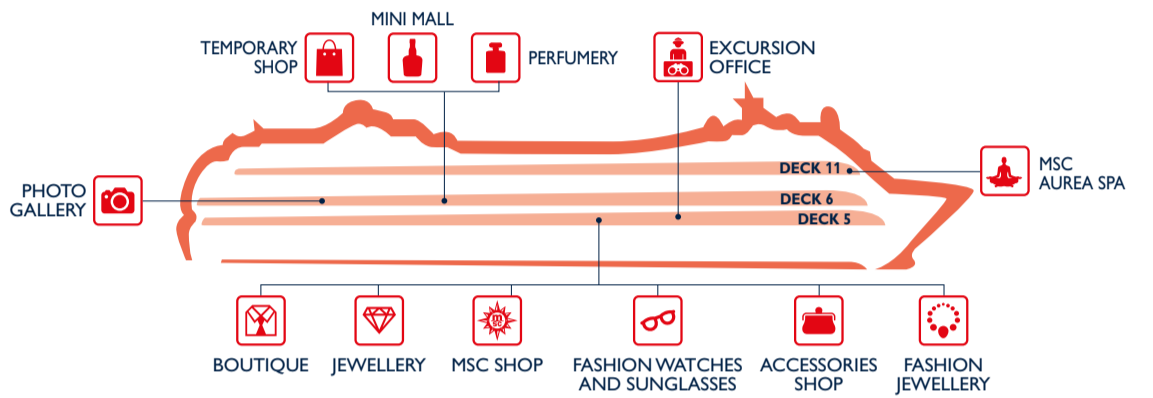

# EAT & DRINK

Restaurants	Deck
IL PATIO (Cafeteria, Hamburger Paradise, Pizza & Pasta, Pool Bar)	11
L' APPRODO	6
LA CARAVELLA	5
LE VELE	11

Bars	Deck
AROMA COFFEE BAR	6
BYBLOS DISCOTECA	12
COTTON CLUB MUSIC HALL	6
LA CABALA PIANO BAR	6
LIBRARY & CARD ROOM	5
MED PEARL CASINO	6
PIAZZA DI SPAGNA	5
SOTTO VENTO PUB	5

Outdoor Bars	Deck
GELATERIA ITALIANA	11
LO SPINNAKER	11
TOP 13 BAR	13
VITAMIN BAR	11

# SHOPPING

Shops	Deck
ACCESSORIES SHOP	5
BOUTIQUE	5
EXCURSION OFFICE	5
FASHION JEWELLERY	5
FASHION WATCHES AND SUNGLASSES	5
JEWELLERY	5

Shops	Deck
MSC SHOP	5
MINI MALL	6
MSC AUREA SPA	11
PERFUMERY	6
PHOTO GALLERY	6
TEMPORARY SHOP	6

# ENTERTAINMENT

Fun	Deck
AROMA COFFEE BAR	6
BYBLOS DISCOTECA	12
COTTON CLUB MUSIC HALL	6
GAMES ARCADE	6
LA CABALA PIANO BAR	6
LE PISCINE	11
MED PEARL CASINO	6

Fun	Deck
MINIGOLF	13
PIAZZA DI SPAGNA	5
TEATRO DELL'OPERA	5
	6
THE CARD ROOM, INTERNET POINT & THE LIBRARY	5