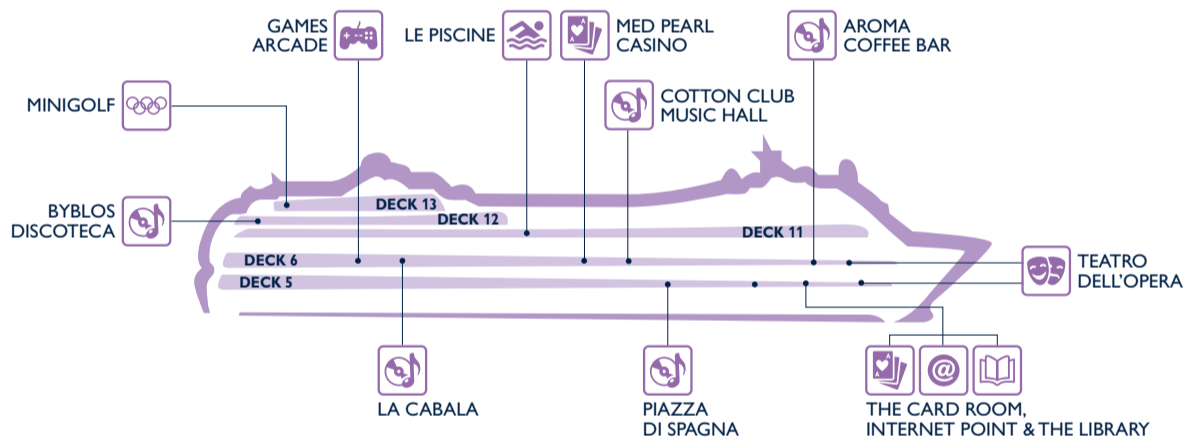

# EAT & DRINK

Restaurants	Deck
IL PATIO (Cafeteria, Hamburger Paradise, Pizza & Pasta, Pool Bar)	11
L' APPRODO	6
LA CARAVELLA	5
LE VELE	11

Bars	Deck
AROMA COFFEE BAR	6
BYBLOS DISCOTECA	12
COTTON CLUB MUSIC HALL	6
LA CABALA PIANO BAR	6
LIBRARY & CARD ROOM	5
MED PEARL CASINO	6
PIAZZA DI SPAGNA	5
SOTTO VENTO PUB	5

# SHOPPING

Shops	Deck
ACCESSORIES SHOP	5
BOUTIQUE	5
EXCURSION OFFICE	5
FASHION JEWELLERY	5
FASHION WATCHES AND SUNGLASSES	5
JEWELLERY	5

Shops	Deck
MSC SHOP	5
MINI MALL	6
MSC AUREA SPA	11
PERFUMERY	6
PHOTO GALLERY	6
TEMPORARY SHOP	6

# ENTERTAINMENT

Fun	Deck
AROMA COFFEE BAR	6
BYBLOS DISCOTECA	12
COTTON CLUB MUSIC HALL	6
GAMES ARCADE	6
LA CABALA PIANO BAR	6
LE PISCINE	11
MED PEARL CASINO	6

Fun	Deck
MINIGOLF	13
PIAZZA DI SPAGNA	5
TEATRO DELL'OPERA	5
	6
THE CARD ROOM, INTERNET POINT & THE LIBRARY	5

# FAMILY & FUN

Family Areas	Deck
BABY CLUB (under 3 yrs)	11
DOREMI SPRAY PARK	11
GAMES ARCADE	6
GELATERIA ITALIANA	11
JUNIORS CLUB (7-11 yrs)	12
LE PISCINE	11
MINI CLUB (3-6 yrs)	11

Family Areas	Deck
MINIGOLF	13
SHUFFLEBOARD	12
TEATRO DELL'OPERA	5
	6
TEENS CLUB (15-17 yrs)	6
YOUNG CLUB (12-14 yrs)	12