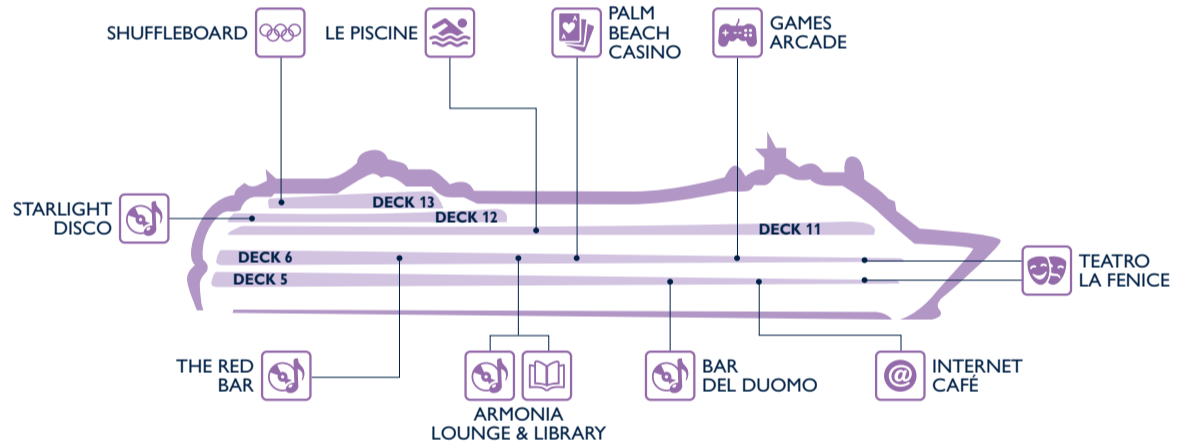

Bars	Deck
ARMONIA LOUNGE & LIBRARY	6
BAR DEL DUOMO	5
CAFFÈ SAN MARCO	6
CIGAR ROOM	5
PALM BEACH CASINO	6
STARLIGHT DISCO	12
THE RED BAR	6
THE WHITE LION PUB	5

SHOPPING

Shops	Deck
ACCESSORIES SHOP	6
BOUTIQUE	5
EXCURSION OFFICE	5
FASHION JEWELLERY, WATCHES AND SUNGLASSES	5
JEWELLERY	5

Shops	Deck
MSC SHOP	5
MINI MALL	5
MSC AUREA SPA	11
PHOTO GALLERY	6
PERFUMERY	5

ENTERTAINMENT

Fun	Deck
ARMONIA LOUNGE & LIBRARY	6
BAR DEL DUOMO	5
GAMES ARCADE	6
INTERNET CAFÉ	5
LE PISCINE	11
PALM BEACH CASINO	6

Fun	Deck
SHUFFLEBOARD	13
STARLIGHT DISCO	12
TEATRO LA FENICE	5
	6
THE RED BAR	6

FAMILY & FUN

Family Areas	Deck
BABY CLUB (under 3 yrs)	11
DOREMI SPRAY PARK	11
GELATERIA ITALIANA	11
JUNIORS CLUB (7-11 yrs)	12
LE PISCINE	11
MINI CLUB (3-6 yrs)	11
MINIGOLF	13

Family Areas	Deck
SPORT CENTER	13
TEATRO LA FENICE	5
TEENS CLUB (15-17 yrs)	6
VIRTUAL ARCADE	6
YOUNG CLUB (12-14 yrs)	12

SPORT & WELLBEING

Sport & Wellbeing	Deck
AUREA SPA RECEPTION	11
JEAN LOUIS DAVID	11
GYM	11
LE PISCINE	11
MASSAGE ROOMS	11
MEDICAL SPA	11
MINIGOLF	13