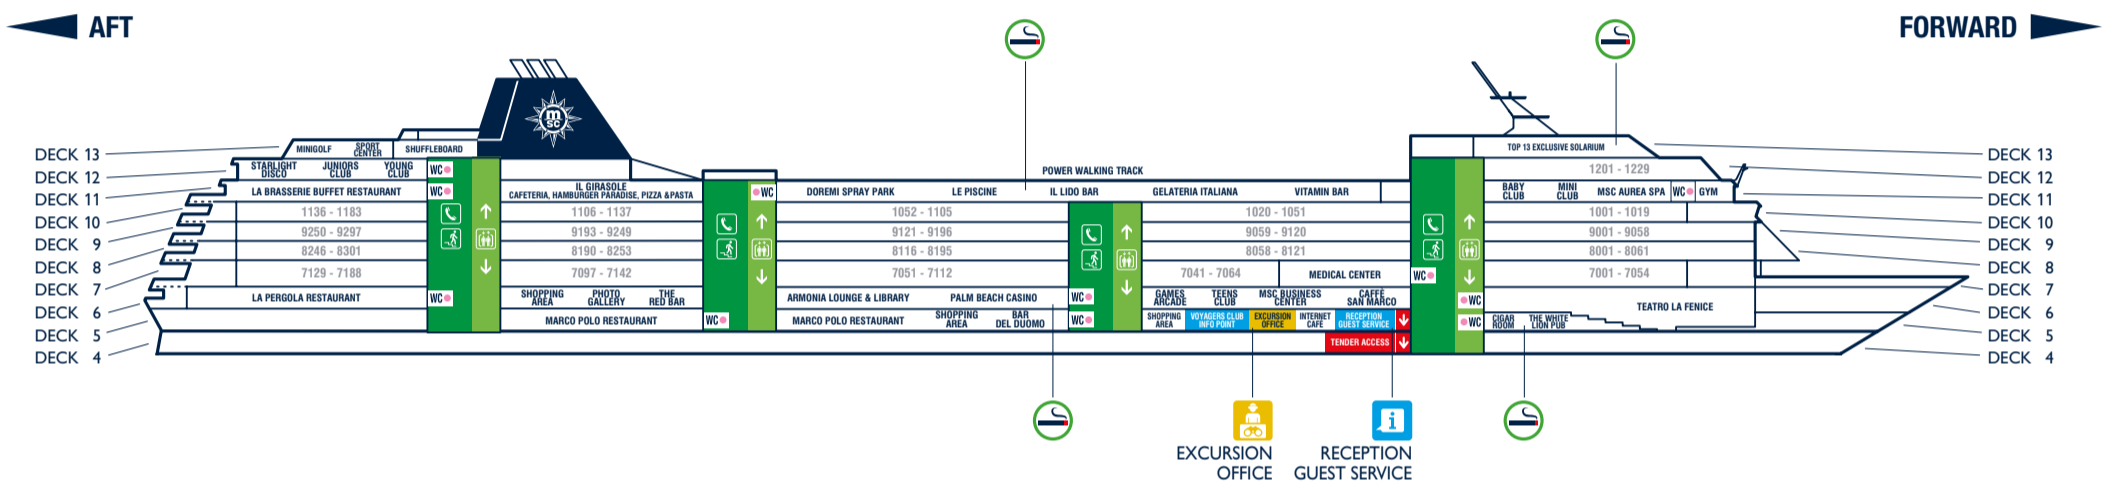

USEFUL NUMBERS	
RECEPTION - GUEST SERVICE	99
EXCURSION OFFICE	4034
MEDICAL EMERGENCY	111
MINI & JUNIORS CLUB	4108/4120
MSC AUREA SPA	4057
JEAN LOUIS DAVID - HAIR SALON	2732
ONBOARD EMERGENCY NUMBER	2300
MSC ARMONIA (for ship emergency)	On your Cruise Card

TECHNICAL INFORMATION	
GROSS TONNAGE	65.542 tons
LENGTH / HEIGHT	274,9 m / 54 m
TOTAL NUMBER OF GUESTS	2,679
LIFTS	9
VOLTAGE	110/220 volts
WI-FI	Everywhere on board
POOLS	2
DECKS	13

MUSTER STATION		DECK
A, B, C N, O, P	Caffè San Marco	6
D, E, Q, R	MSC Business Center	6
F, G, S, T	Palm Beach Casino	6
H, I, U, V	Armonia Lounge & Library	6
J, K, W, X	The Red Bar	6
L, M, Y, Z	Photo Gallery & Shopping Area	6

Muster stations are located on the external deck, in the vicinity of the areas indicated

INFORMATION	EXCURSION OFFICE	LIFT	STAIRS	TELEPHONE	EXIT ENTRANCE
TOILETS	CHANGING STATION	SMOKING AREAS Further restrictions may apply depending on local regulations. Please always refer to the signs available.			

- | | | | | | |
|---|--|---|---------------------------------|--|--|
| DECK 13
Minigolf
Shuffleboard
Sport Center
TOP 13 Exclusive Solarium | DECK 12
Juniors Club
Power Walking Track
Starlight Disco
Young Club | DECK 11
Baby Club
Doremi Spray Park
Gelateria Italiana
Gym
Il Girasole Cafeteria, Hamburger Paradise, Pizza & Pasta
Il Lido Bar
La Brasserie Buffet Restaurant
Le Piscine
Mini Club
MSC Aurea Spa
Vitamin Bar | DECK 7
Medical Center | DECK 6
Armonia Lounge & Library
Caffè San Marco
Games Arcade
La Pergola Restaurant
MSC Business Center
Palm Beach Casino
Photo Gallery
Shopping Area
Teatro la Fenice
Teens Club
The Red Bar | DECK 5
Bar del Duomo
Cigar Room
Excursion Office
Internet Café
Marco Polo Restaurant
Reception - Guest service
Shopping Area
The White Lion Pub
Voyagers Club Info Point |
| DECK 4
Tender Access | | | | | |