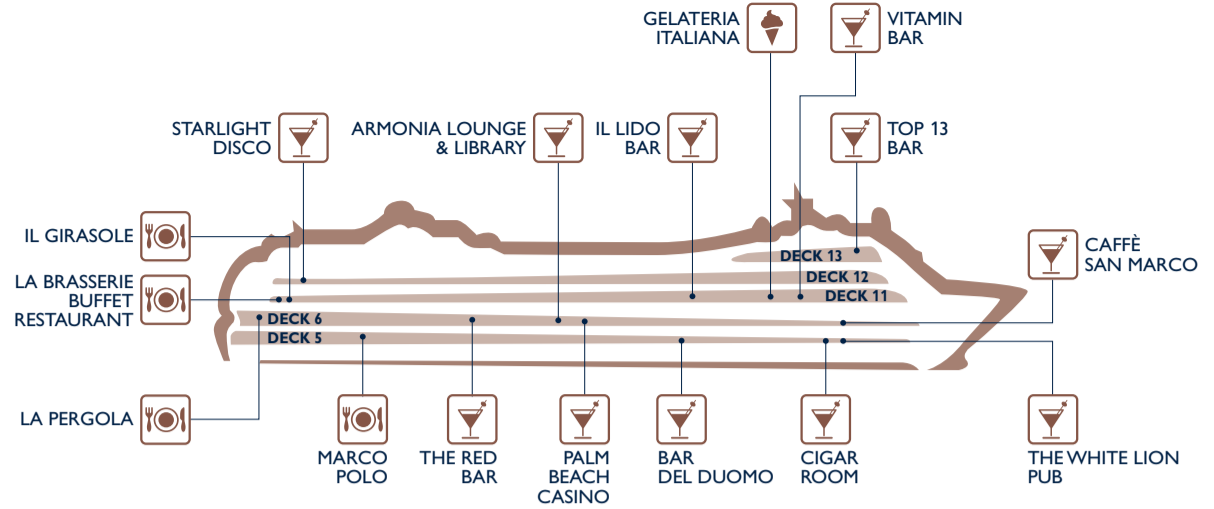

Muster stations are located on the external deck, in the vicinity of the areas indicated

INFORMATION	EXCURSION OFFICE	LIFT	STAIRS	TELEPHONE	EXIT ENTRANCE
TOILETS	CHANGING STATION	SMOKING AREAS Further restrictions may apply depending on local regulations. Please always refer to the signs available.			

- | | | | | | |
|---|--|---|---------------------------------|--|--|
| DECK 13
Minigolf
Shuffleboard
Sport Center
TOP 13 Exclusive Solarium | DECK 12
Juniors Club
Power Walking Track
Starlight Disco
Young Club | DECK 11
Baby Club
Doremi Spray Park
Gelateria Italiana
Gym
Il Girasole Cafeteria, Hamburger Paradise, Pizza & Pasta
Il Lido Bar
La Brasserie Buffet Restaurant
Le Piscine
Mini Club
MSC Aurea Spa
Vitamin Bar | DECK 7
Medical Center | DECK 6
Armonia Lounge & Library
Caffè San Marco
Games Arcade
La Pergola Restaurant
MSC Business Center
Palm Beach Casino
Photo Gallery
Shopping Area
Teatro la Fenice
Teens Club
The Red Bar | DECK 5
Bar del Duomo
Cigar Room
Excursion Office
Internet Café
Marco Polo Restaurant
Reception - Guest service
Shopping Area
The White Lion Pub
Voyagers Club Info Point |
| DECK 4
Tender Access | | | | | |

EAT & DRINK

Restaurants	Deck
IL GIRASOLE (Cafeteria, Hamburger Paradise, Pizza & Pasta)	11
LA BRASSERIE	11
BUFFET RESTAURANT	11
LA PERGOLA	6
MARCO POLO	5

Outdoor Bars	Deck
GELATERIA ITALIANA	11
IL LIDO BAR	11
TOP 13 BAR	13
VITAMIN BAR	11

Bars	Deck
ARMONIA LOUNGE & LIBRARY	6
BAR DEL DUOMO	5
CAFFÈ SAN MARCO	6
CIGAR ROOM	5
PALM BEACH CASINO	6
STARLIGHT DISCO	12
THE RED BAR	6
THE WHITE LION PUB	5

SHOPPING

Shops	Deck
ACCESSORIES SHOP	6
BOUTIQUE	5
EXCURSION OFFICE	5
FASHION JEWELLERY, WATCHES AND SUNGLASSES	5
JEWELLERY	5