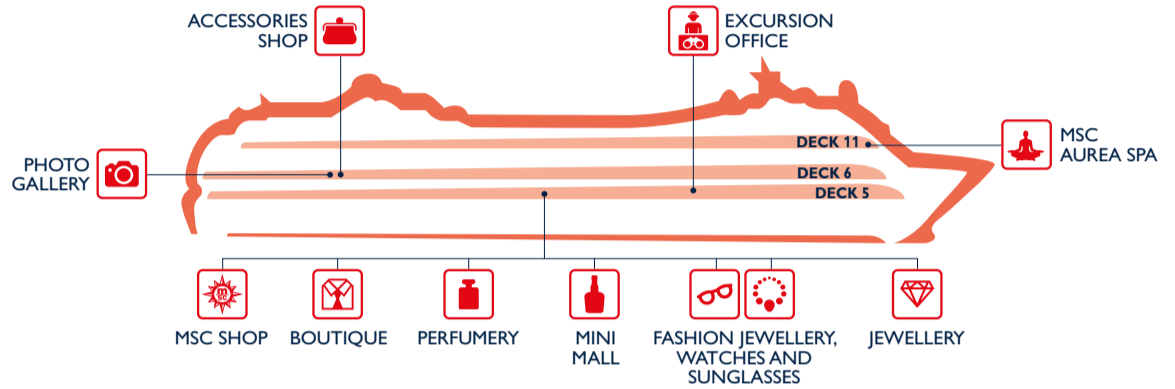

EAT & DRINK

Restaurants	Deck
IL GIRASOLE (Cafeteria, Hamburger Paradise, Pizza & Pasta)	11
LA BRASSERIE	11
BUFFET RESTAURANT	11
LA PERGOLA	6
MARCO POLO	5

Outdoor Bars	Deck
GELATERIA ITALIANA	11
IL LIDO BAR	11
TOP 13 BAR	13
VITAMIN BAR	11

Bars	Deck
ARMONIA LOUNGE & LIBRARY	6
BAR DEL DUOMO	5
CAFFÈ SAN MARCO	6
CIGAR ROOM	5
PALM BEACH CASINO	6
STARLIGHT DISCO	12
THE RED BAR	6
THE WHITE LION PUB	5

SHOPPING

Shops	Deck
ACCESSORIES SHOP	6
BOUTIQUE	5
EXCURSION OFFICE	5
FASHION JEWELLERY, WATCHES AND SUNGLASSES	5
JEWELLERY	5

Shops	Deck
MSC SHOP	5
MINI MALL	5
MSC AUREA SPA	11
PHOTO GALLERY	6
PERFUMERY	5

ENTERTAINMENT

Fun	Deck
ARMONIA LOUNGE & LIBRARY	6
BAR DEL DUOMO	5
GAMES ARCADE	6
INTERNET CAFÉ	5
LE PISCINE	11
PALM BEACH CASINO	6

Fun	Deck
SHUFFLEBOARD	13
STARLIGHT DISCO	12
TEATRO LA FENICE	5
	6
THE RED BAR	6

FAMILY & FUN

Family Areas	Deck
BABY CLUB (under 3 yrs)	11
DOREMI SPRAY PARK	11
GELATERIA ITALIANA	11
JUNIORS CLUB (7-11 yrs)	12
LE PISCINE	11
MINI CLUB (3-6 yrs)	11
MINIGOLF	13