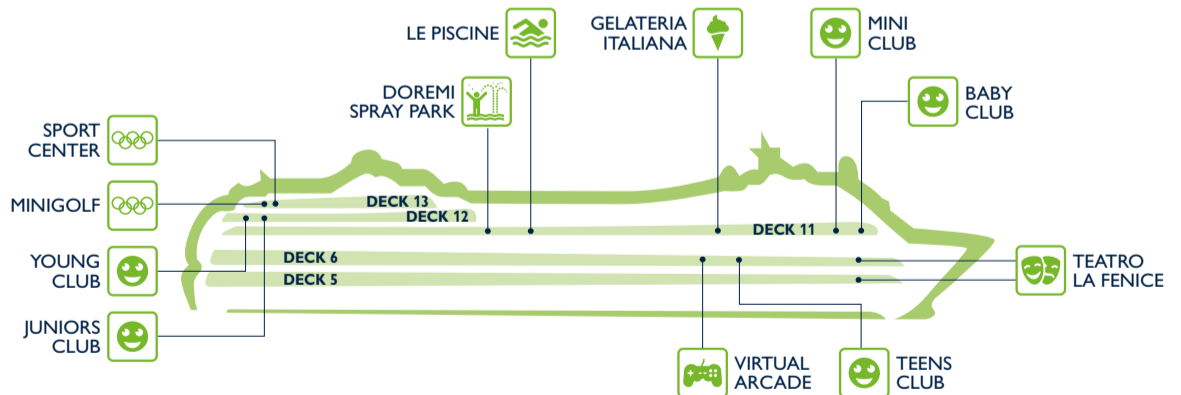

Shops	Deck
MSC SHOP	5
MINI MALL	5
MSC AUREA SPA	11
PHOTO GALLERY	6
PERFUMERY	5

ENTERTAINMENT

Fun	Deck
ARMONIA LOUNGE & LIBRARY	6
BAR DEL DUOMO	5
GAMES ARCADE	6
INTERNET CAFÉ	5
LE PISCINE	11
PALM BEACH CASINO	6

Fun	Deck
SHUFFLEBOARD	13
STARLIGHT DISCO	12
TEATRO LA FENICE	5
	6
THE RED BAR	6

FAMILY & FUN

Family Areas	Deck
BABY CLUB (under 3 yrs)	11
DOREMI SPRAY PARK	11
GELATERIA ITALIANA	11
JUNIORS CLUB (7-11 yrs)	12
LE PISCINE	11
MINI CLUB (3-6 yrs)	11
MINIGOLF	13

Family Areas	Deck
SPORT CENTER	13
TEATRO LA FENICE	5
TEENS CLUB (15-17 yrs)	6
VIRTUAL ARCADE	6
YOUNG CLUB (12-14 yrs)	12

SPORT & WELLBEING

Sport & Wellbeing	Deck
AUREA SPA RECEPTION	11
JEAN LOUIS DAVID	11
GYM	11
LE PISCINE	11
MASSAGE ROOMS	11
MEDICAL SPA	11
MINIGOLF	13

Sport & Wellbeing	Deck
POWER WALKING TRACK	12
SHUFFLEBOARD	13
SPORT CENTER	13
TANNING LAMPS	11
THERMAL AREA	11
TOP 13 EXCLUSIVE SOLARIUM	13
WHIRLPOOL BATH	11